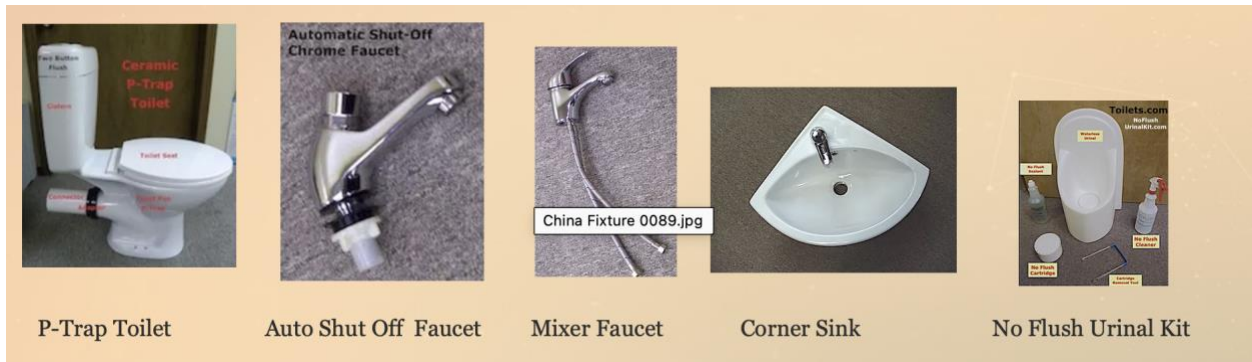

## Eighth: Revenue Stream AddABath.com

The AddABath.com products will allow us to install a second bathroom in the homes with only one bathroom in the inner-city and in rural America. We are in negotiations with a plumbing company to use their master plumber licensed plumbers to offer training to inner-city contractors to install a second bathroom in homes. We will then train and license the inner-city contractors to install our AddABath.com systems in single bathroom homes.

A second bathroom makes a house more livable and increases the value by as much as 20% depending on the market area. We can install a bathroom in a closet, spare room or a basement. We only need 40" x 40" for Model A AddABath system and 28" x 28" for AddABath.com Model B (see below).

We will be adding the AddABath.com to our revenue streams and patent filings.

Fig. 1 AddABath.com Models A and B

Fig. 2. AddABath.com Model A and B Components

Fig. 3 Bathroom Components we can Sell to the AddABath.com Customers and the Public